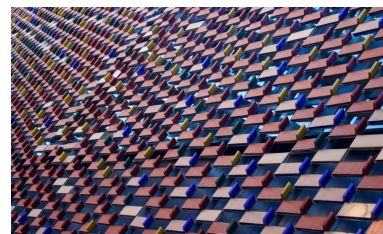

Barcelona: Hospital de la Santa Creu i Sant Pau
40 X 24cm
a) £275
b) £125