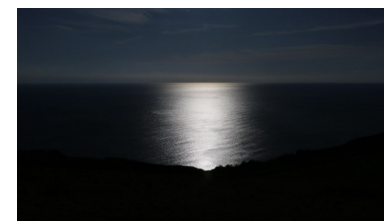

**Quiddles, Portland**  
40 X 27cm  
a) £275  
b) £125

**Andalucian swim**  
40 X 27cm  
a) £275  
b) £125

**Appledore beached**  
40 X 27cm  
a) £275  
b) £125

**White Nothe sunlight**  
40 X 27cm  
a) £275  
b) £125